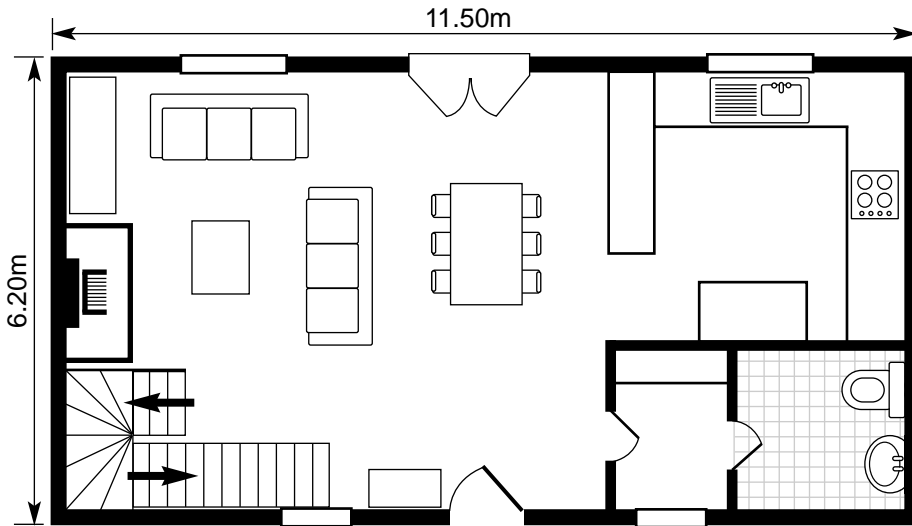

Maison Principale (sleeps 6)

Ground Floor

First Floor

L'Mairie (sleeps 8)

5.60m

17.10m

Ground Floor

Floor plans not to scale

First Floor

Le Cidre (sleeps 4)

Ground Floor

First Floor

Lé Puits (sleeps 6)

L'Ecurie (sleeps 6)

5.50m

16.90m

Ground Floor

First Floor

Floor plans not to scale