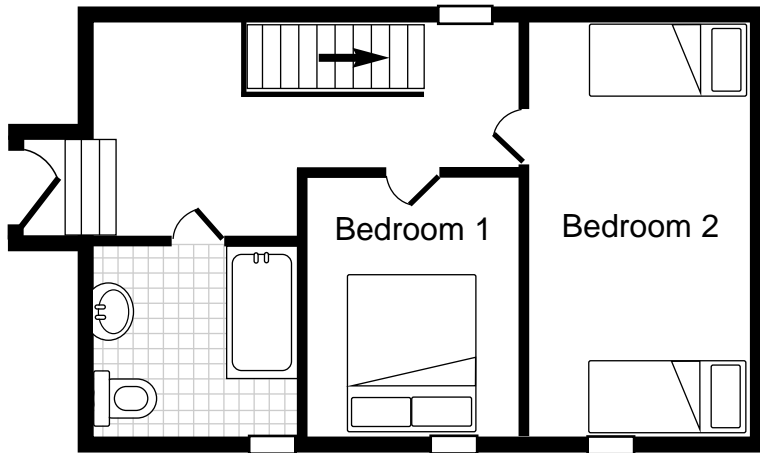

Maison Principale (sleeps 6)

Ground Floor

First Floor

L'Mairie (sleeps 8)

5.60m

17.10m

Ground Floor

Floor plans not to scale

First Floor

Le Cidre (sleeps 4)

Ground Floor

First Floor

Lé Puits (sleeps 6)

L'Ecurie (sleeps 6)

5.50m

16.90m

Ground Floor

First Floor

Floor plans not to scale