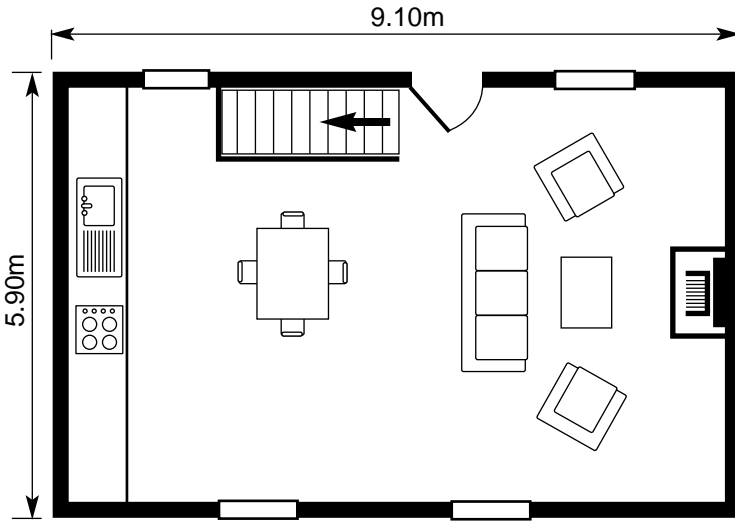

Maison Principale (sleeps 6)

Ground Floor

First Floor

L'Mairie (sleeps 8)

5.60m

17.10m

Ground Floor

Floor plans not to scale

First Floor

Le Cidre (sleeps 4)

Ground Floor

First Floor

Lé Puits (sleeps 6)

L'Ecurie (sleeps 6)

5.50m

16.90m

Ground Floor

First Floor

Floor plans not to scale