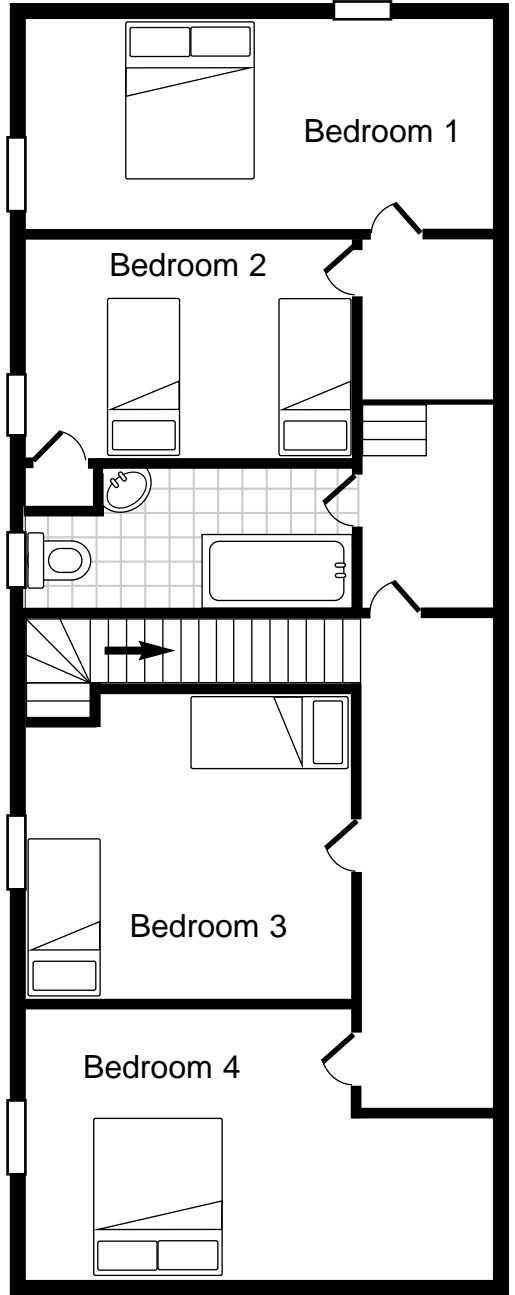

Maison Principale (sleeps 6)

Ground Floor

First Floor

L'Mairie (sleeps 8)

5.60m

17.10m

Ground Floor

Floor plans not to scale

First Floor

Le Cidre (sleeps 4)

Ground Floor

First Floor

Lé Puits (sleeps 6)

L'Ecurie (sleeps 6)

5.50m

16.90m

Ground Floor

First Floor

Floor plans not to scale