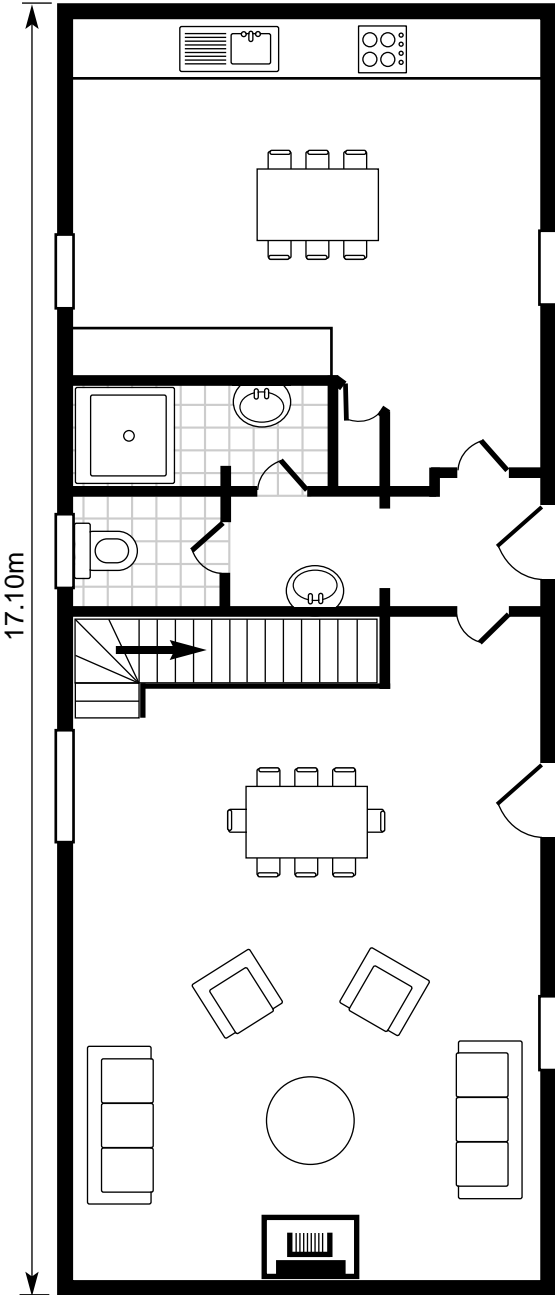

Maison Principale (sleeps 6)

Ground Floor

First Floor

L'Mairie (sleeps 8)

5.60m

17.10m

Ground Floor

Floor plans not to scale

First Floor

Le Cidre (sleeps 4)

Ground Floor

First Floor

Lé Puits (sleeps 6)

L'Ecurie (sleeps 6)

5.50m

16.90m

Ground Floor

First Floor

Floor plans not to scale