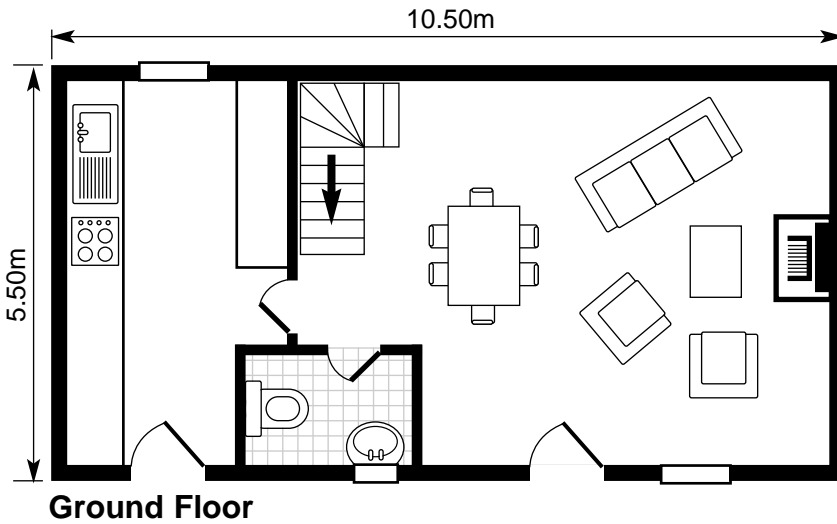

Maison Principale (sleeps 6)

Ground Floor

First Floor

L'Mairie (sleeps 8)

5.60m

17.10m

Ground Floor

Floor plans not to scale

First Floor

Le Cidre (sleeps 4)

Ground Floor

First Floor

Lé Puits (sleeps 6)

L'Ecurie (sleeps 6)

5.50m

16.90m

Ground Floor

First Floor

Floor plans not to scale